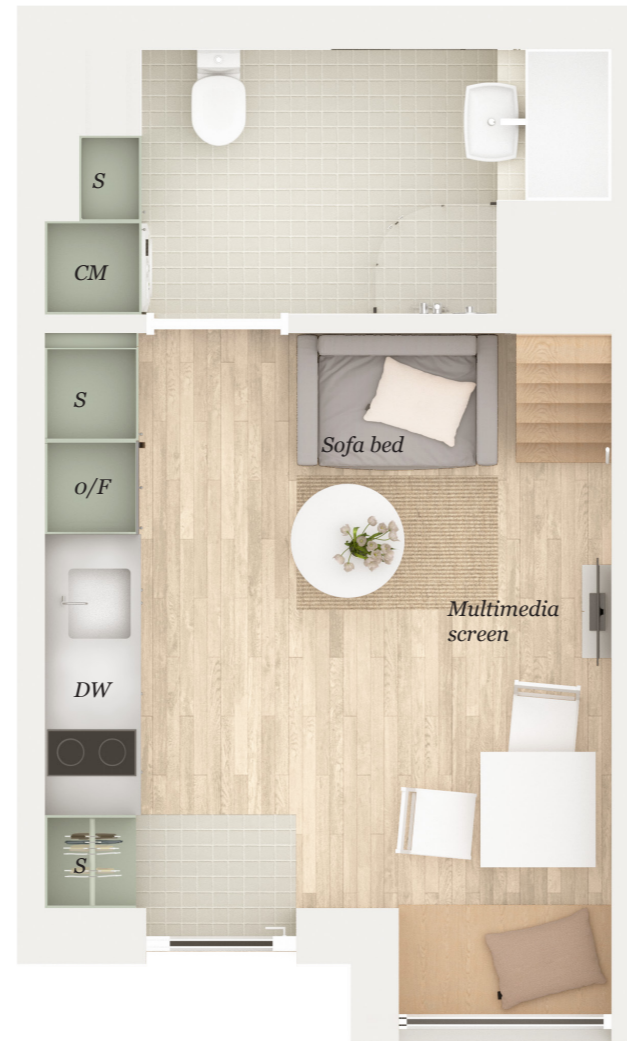

# Standard loft apartment Example

Living space

Loft

- S* Storage
- O* Oven
- F* Fridge w freezing compartment
- CM* Combi machine
- DW* Dishwasher

Colors and furniture may vary in the different apartments.